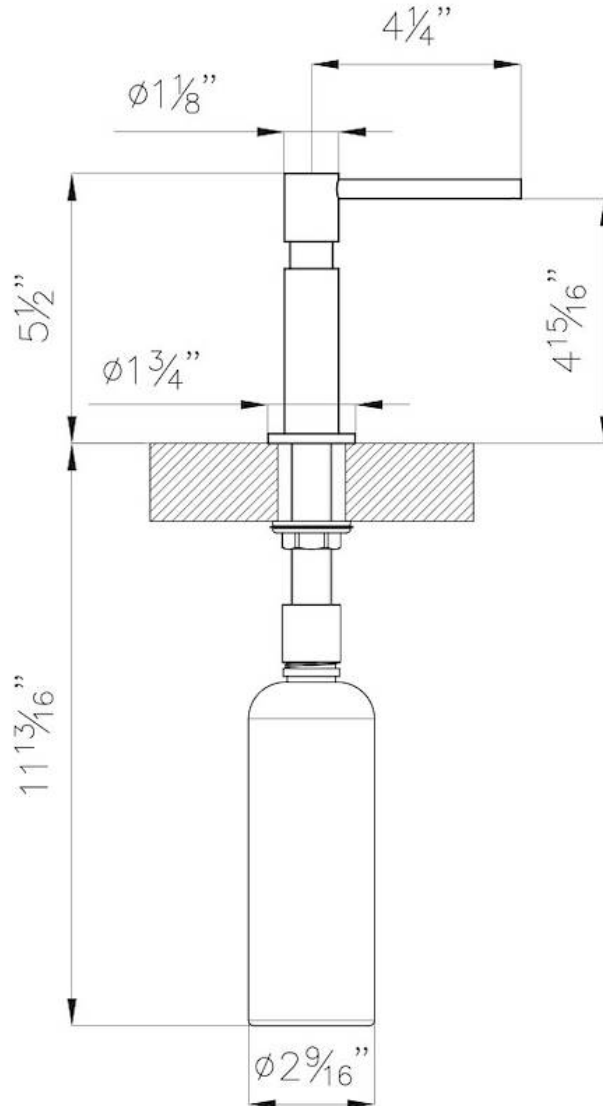

Dispenser Evo polished

Accessories

Code: 8520 010

Built-in dispenser for liquid detergent/soap.

Polished finish

DETAILS

Material Brass

Texture Polished

Sink accessories Dispenser

Built-in hole Ø 35mm

TECHNICAL DATA

Foster Soap dispenser

8520 010 polished finish

8520 100 satin finish

- * hole for tap's building-in: $\phi 1\frac{3}{8}$ "
- * max worktop thickness: $1\frac{9}{16}$ "
- * holds up to 15 ounces of soap